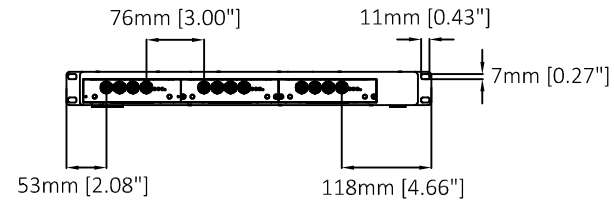

441mm [17.36"]

345mm [13.56"]

345mm [13.57"]

AXIS 291 1U Video Server Rack

Revision	v.01	Revision date	2017-09-28
Paper size	A4	Release date	2007-10-25
Created by	JOT	Scale	1:10