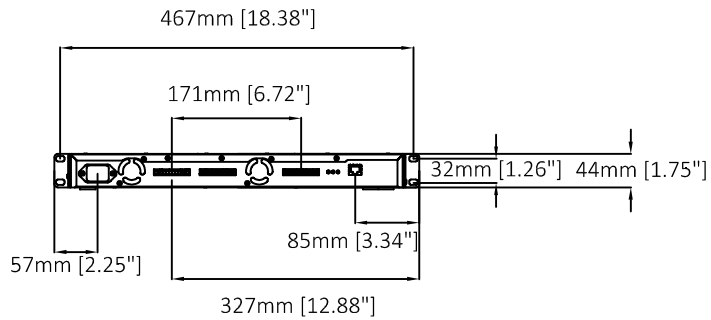

441mm [17.36"]

345mm [13.56"]

345mm [13.57"]

AXIS 291 1U Video Server Rack

Revision	v.01	Revision date	2017-09-28
Paper size	A4	Release date	2007-10-25
Created by	JOT	Scale	1:10